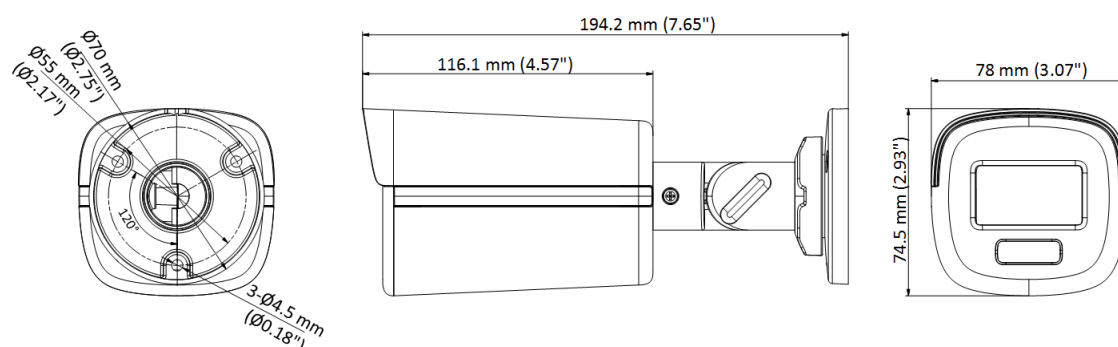

▪ Dimension

▪ Accessory